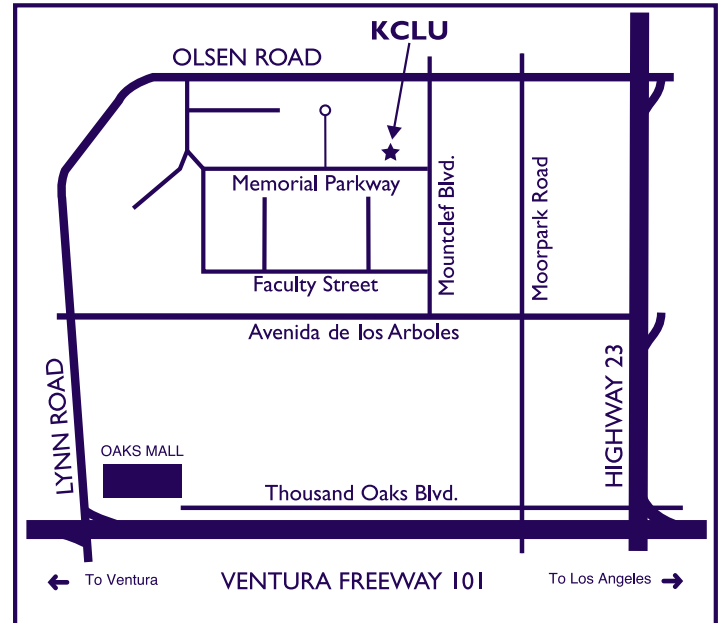

KCLU

60 West Olsen Road #4400

Thousand Oaks, CA 91360

phone: (805) 493-3471

KCLU is in the Mountclef building – look for the purple KCLU awning.

You may park in one of the KCLU visitor spaces in front of the building or in any “G” lot.